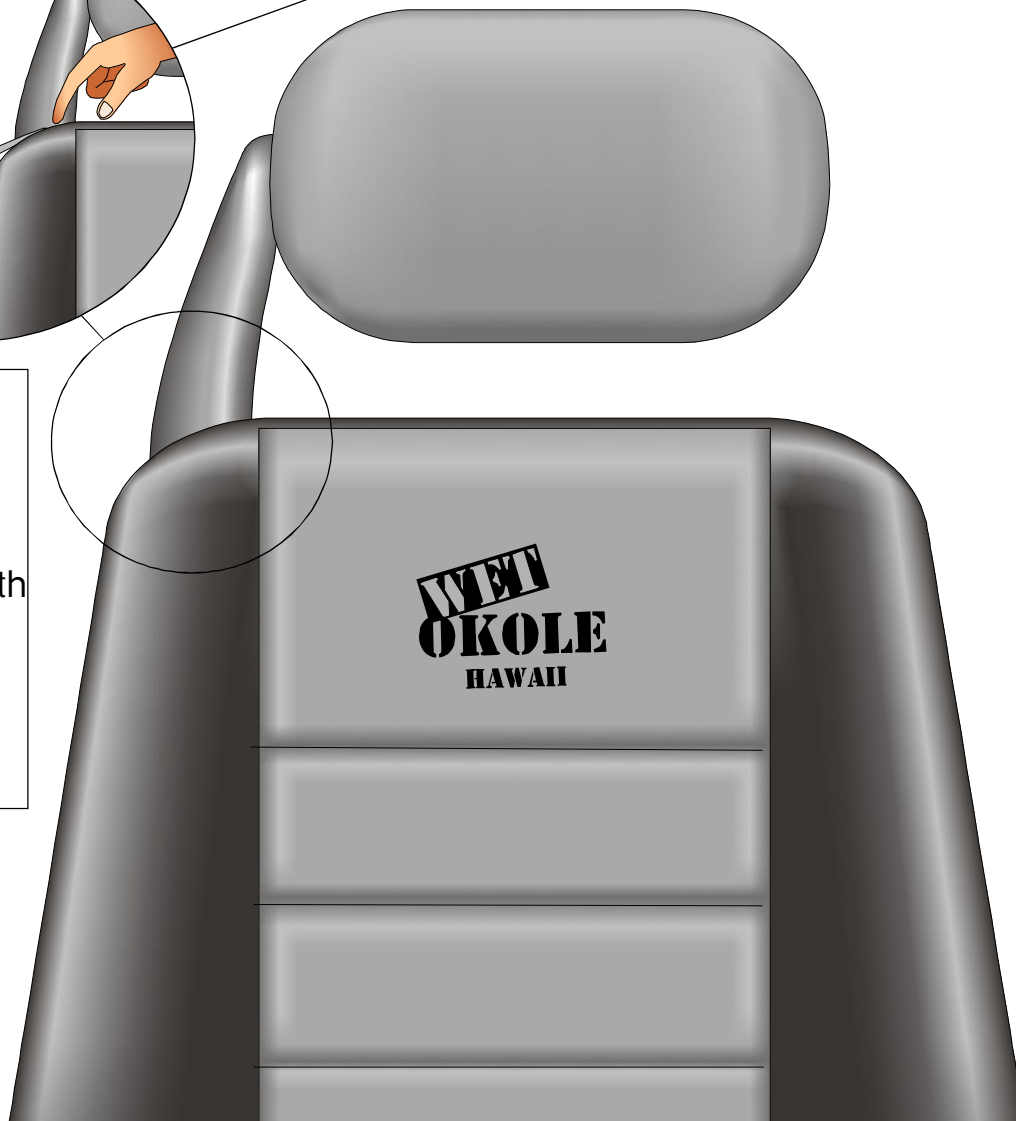

INSTRUCTION SHEET (Z) 1992-1994 Civic

Dear Customer,

As we are unable to assist you on installing your Wet Okole Hi. Waterproof sport seat covers we offer these special instructions. This particular instruction is a universal instruction for Honda Civic's 1992-1995. Mostly all other vehicles are self explanatory. Any problems please feel free to call for technical support at 1(888)24-Okole. Enjoy your Wet Okole Hawaii Seat Covers!

After installing covers on seat and headrest be sure to tuck edge of cover under plastic moldings on headrest and backrest, as shown.

With a dull butter-knife or something flat and smooth not sharp. Tuck material underneath plastic.