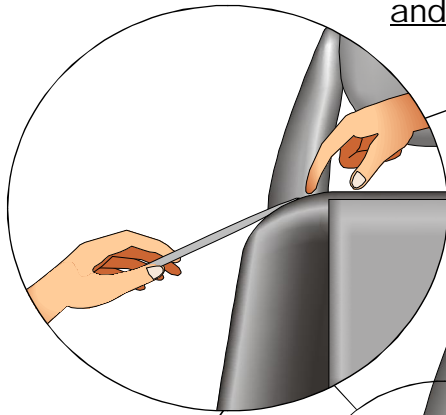

INSTRUCTION SHEET (Z) 1992-1994 Civic

Dear Customer,

As we are unable to assist you on installing your Wet Okole Hi. Waterproof sport seat covers we offer these special instructions. This particular instruction is a universal instruction for Honda Civic's 1992-1995. Mostly all other vehicles are self explanatory. Any problems please feel free to call for technical support at 1(888)24-Okole. Enjoy your Wet Okole Hawaii Seat Covers!

After installing covers on seat and headrest be sure to tuck edge of cover under plastic moldings on headrest and backrest, as shown.

With a dull butter-knife or something flat and smooth not sharp. Tuck material underneath plastic.