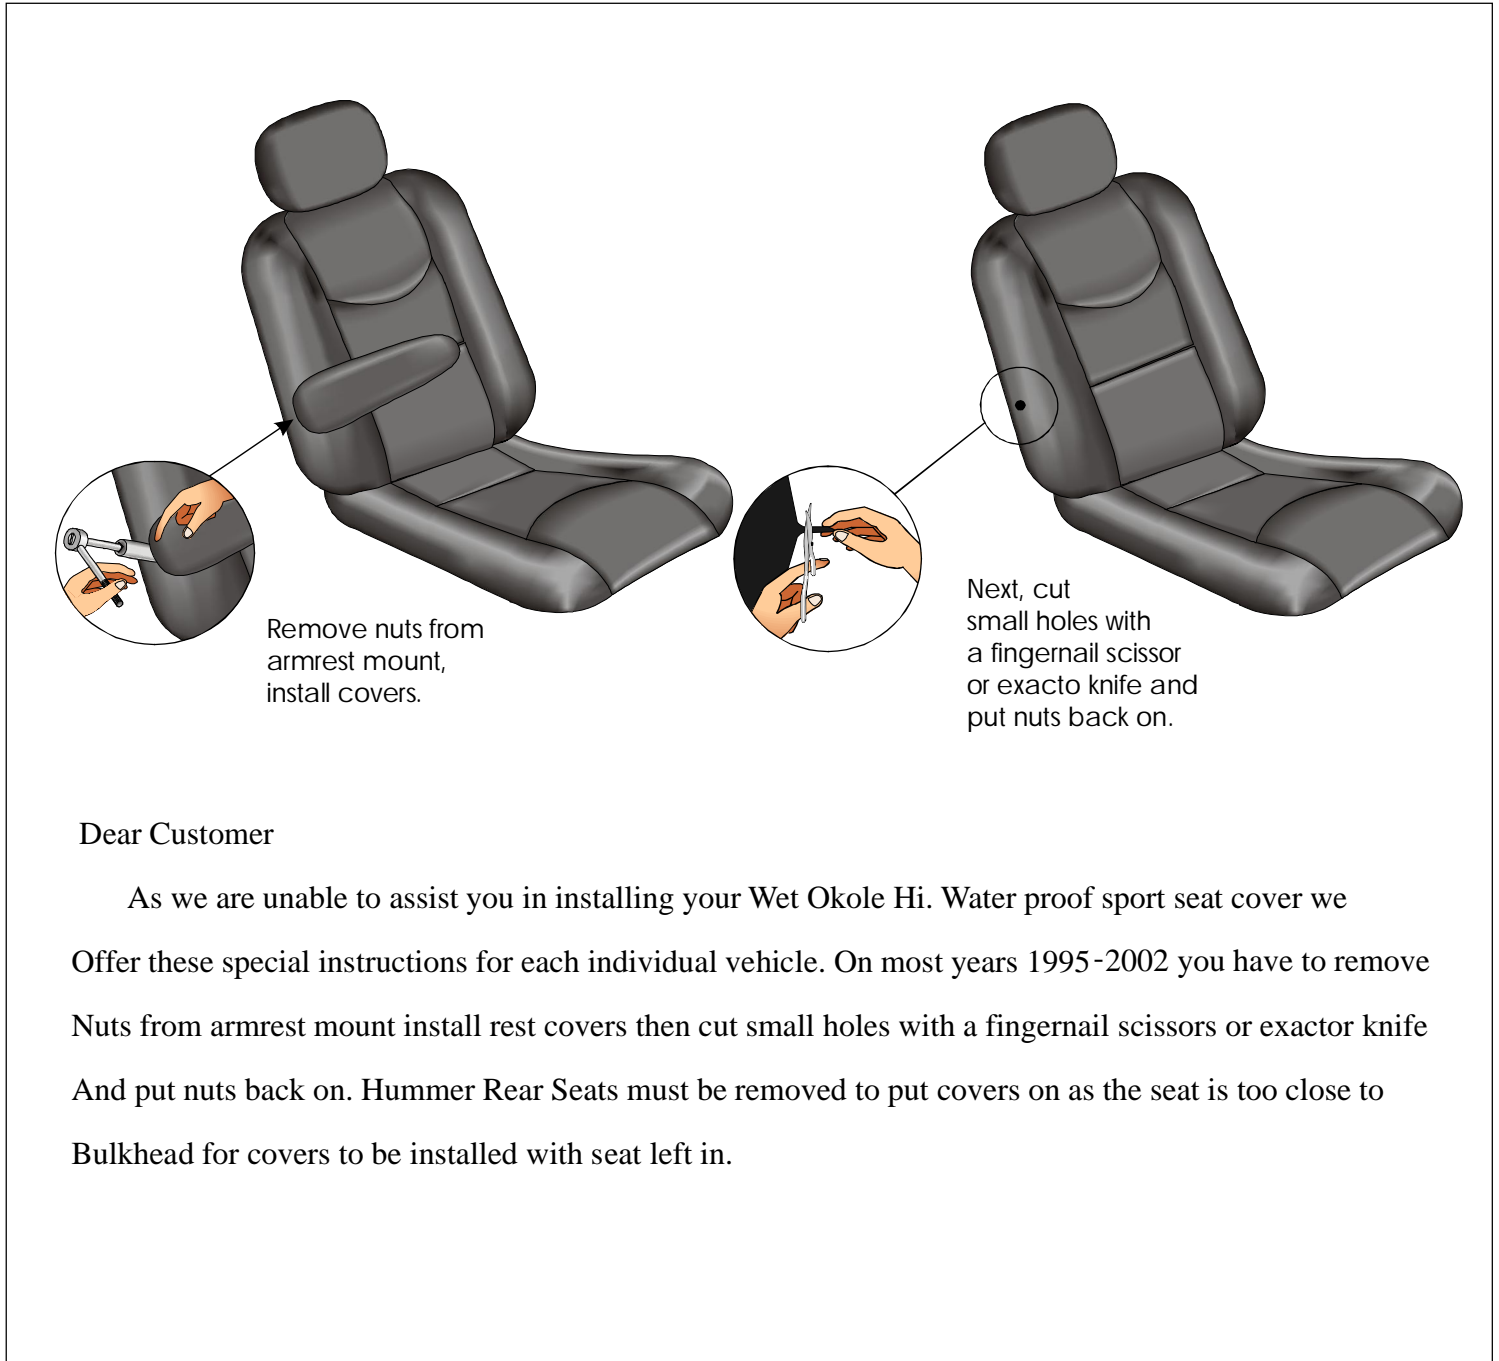

# HUMMER INSTRUCTION SHEET ( H )

1995-2002 HUMMER

Dear Customer,

As we are unable to assist you on installing your Wet Okole Hi. Waterproof sport seat covers we offer these special instructions. This particular instruction is a universal instruction for the HUMMER. Mostly all other vehicles are self explanatory. Any problems please feel free to call for technical support at 1(888)24-Okole. Enjoy your Wet Okole Hawaii Seat Covers!

Dear Customer

As we are unable to assist you in installing your Wet Okole Hi. Water proof sport seat cover we Offer these special instructions for each individual vehicle. On most years 1995-2002 you have to remove Nuts from armrest mount install rest covers then cut small holes with a fingernail scissors or exactor knife And put nuts back on. Hummer Rear Seats must be removed to put covers on as the seat is too close to Bulkhead for covers to be installed with seat left in.