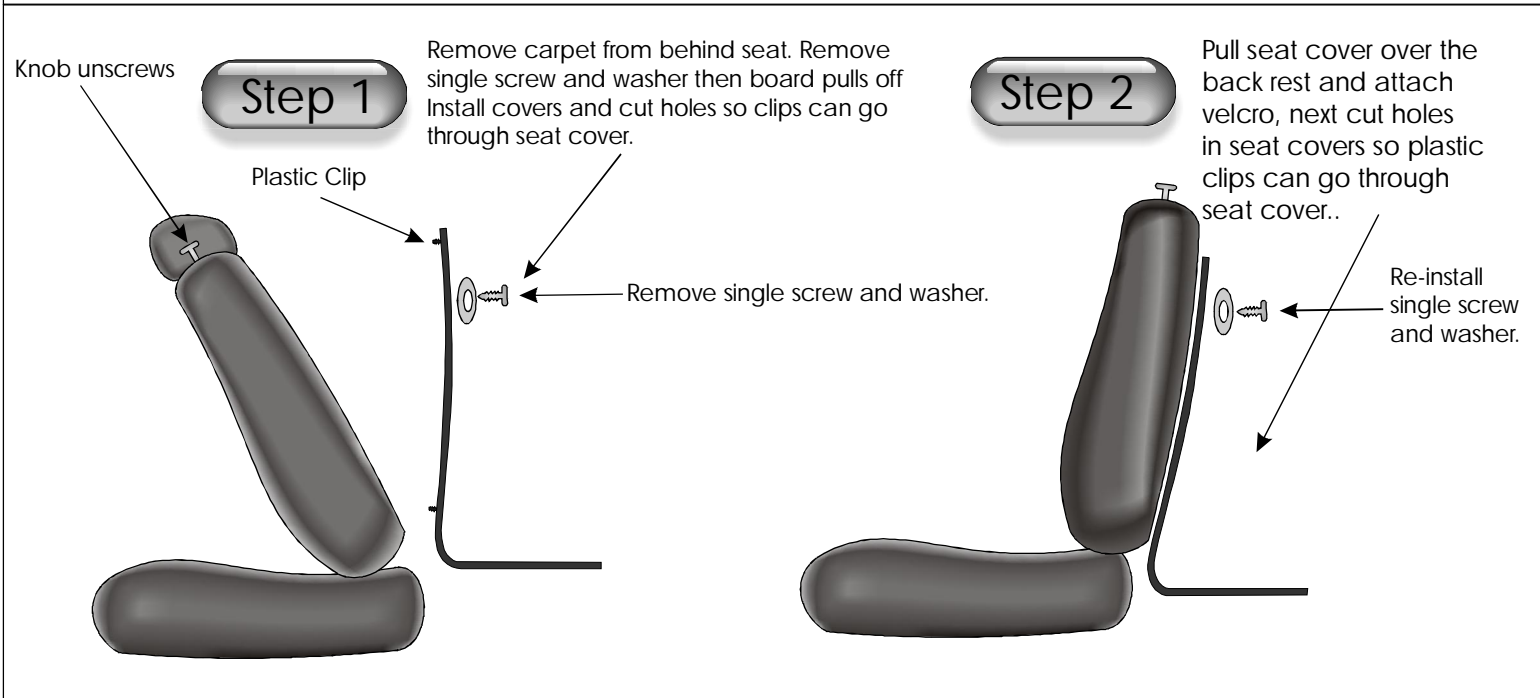

INSTRUCTION SHEET (N)

1985-1989 4 Runner

1982-1985 Supra

Dear Customer,

As we are unable to assist you on installing your Wet Okole Hi. Waterproof sport seat covers we offer these special instructions. This particular instruction is a universal instruction for Toyota 4 Runner/Supra rear bench. Mostly all other vehicles are self explanatory. Any problems please feel free to call for technical support at 1(888)24-Okole. Enjoy your Wet Okole Hawaii Seat Covers!