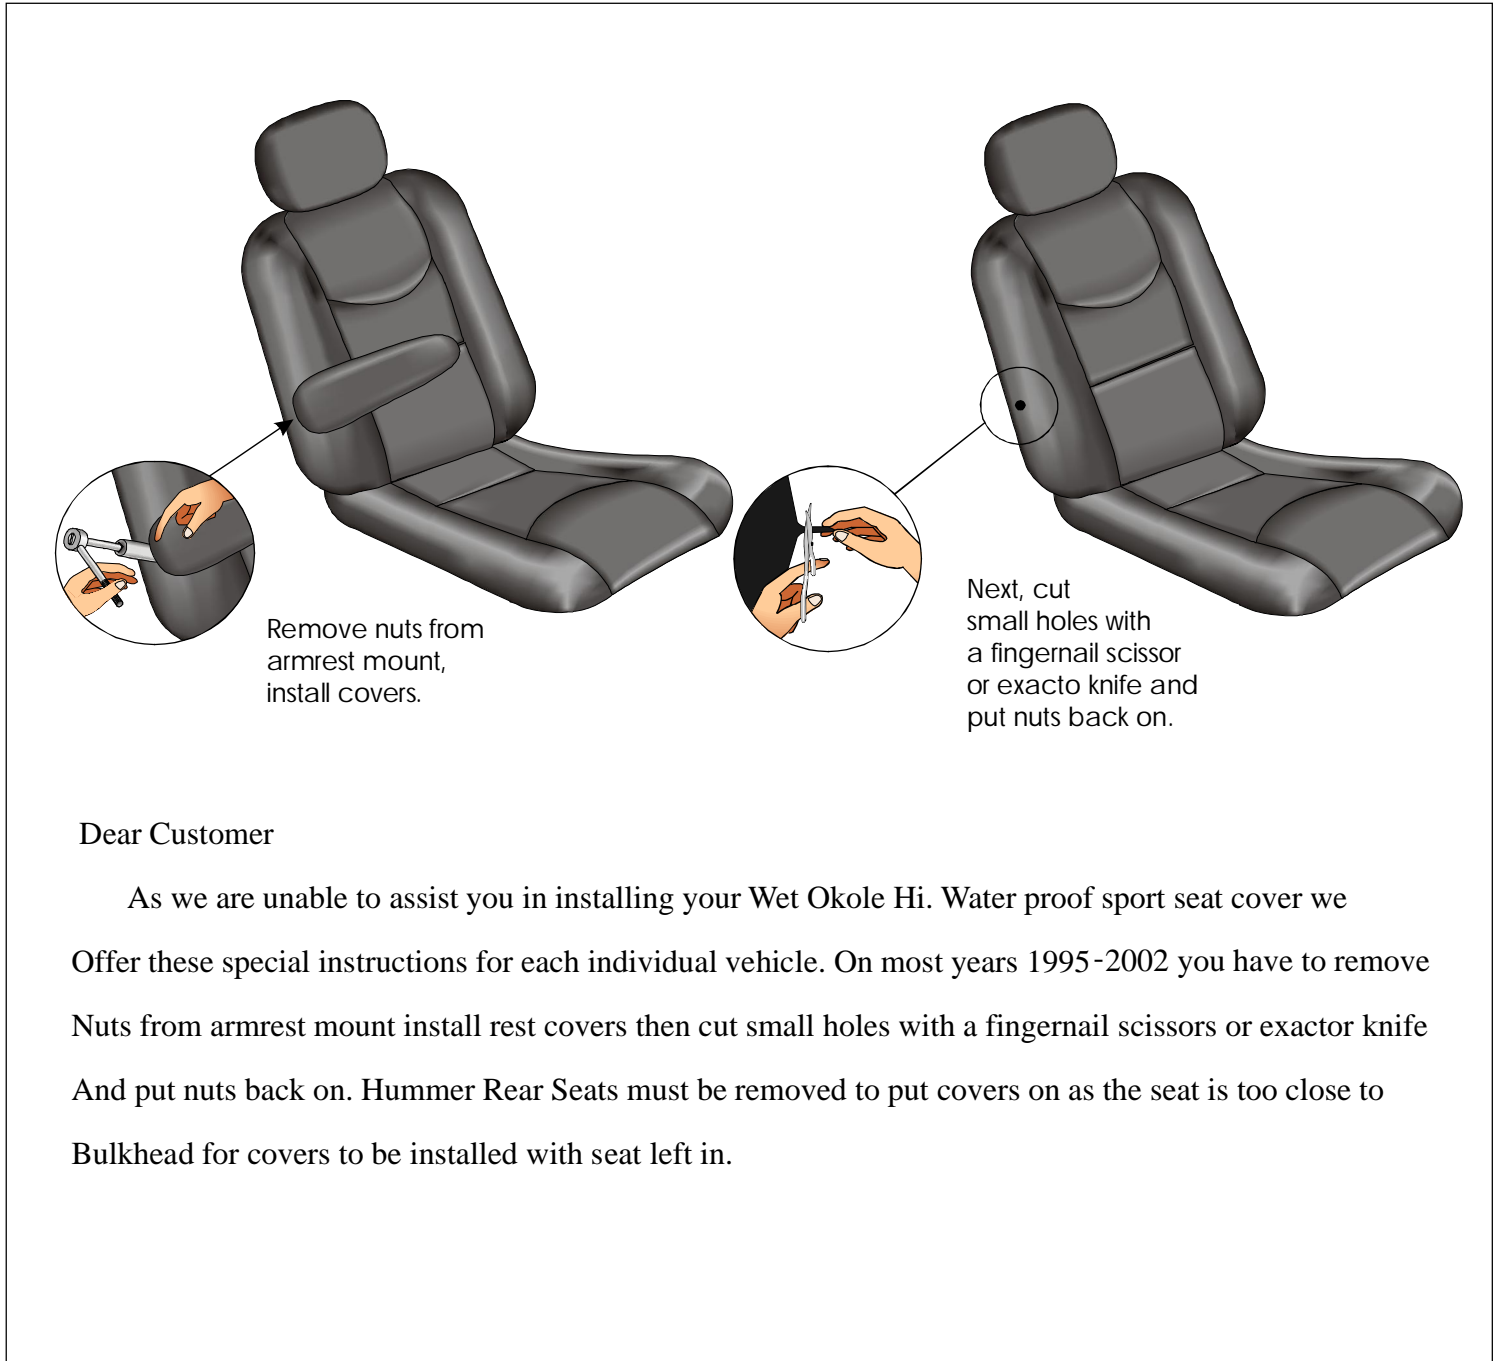

HUMMER INSTRUCTION SHEET (H)

1995-2002 HUMMER

Dear Customer,

As we are unable to assist you on installing your Wet Okole Hi. Waterproof sport seat covers we offer these special instructions. This particular instruction is a universal instruction for the HUMMER. Mostly all other vehicles are self explanatory. Any problems please feel free to call for technical support at 1(888)24-Okole. Enjoy your Wet Okole Hawaii Seat Covers!

Dear Customer

As we are unable to assist you in installing your Wet Okole Hi. Water proof sport seat cover we Offer these special instructions for each individual vehicle. On most years 1995-2002 you have to remove Nuts from armrest mount install rest covers then cut small holes with a fingernail scissors or exactor knife And put nuts back on. Hummer Rear Seats must be removed to put covers on as the seat is too close to Bulkhead for covers to be installed with seat left in.