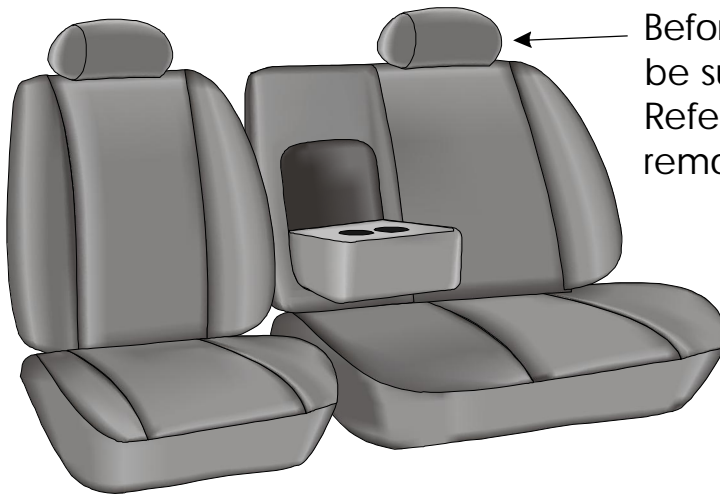

INSTRUCTION SHEET (Y)

2001- Current

Chevrolet Suburban/Silverado
Cadillac Escalade, GMC Yukon
Instruction Sheet

Dear Customer,

As we are unable to assist you on installing your Wet Okole Hi. Waterproof sport seat covers we offer these special instructions. This particular instruction is a universal instruction for Chevy Suburban, Tahoe, GMC Yukon, Cadillac Escalade. Mostly all other vehicles are self explanatory. Any problems please feel free to call for technical support at 1(888)24-Okole. Enjoy your Wet Okole Hawaii Seat Covers!

Before you install your seat covers be sure that both headrest are removed. Refer to Instruction sheet C for headrest removal.

Next, fold seat forward and install seat bottom covers. After bottom seat covers is installed fold shelf located on rear of the backrest up against the back of the backrest.

Shelf must go up against back of seat to put on seat cover

While holding shelf up in place pull seat-cover over backrest and attach velcro together.

INSTALLATION QUESTIONS

TECHNICAL ASSISTANT HOT-LINE CALL TOLL FREE 1(888) 24-OKOLE
MONDAY-SATURDAY 8:00 A.M.-4:30 P.M. PACIFIC TIME.